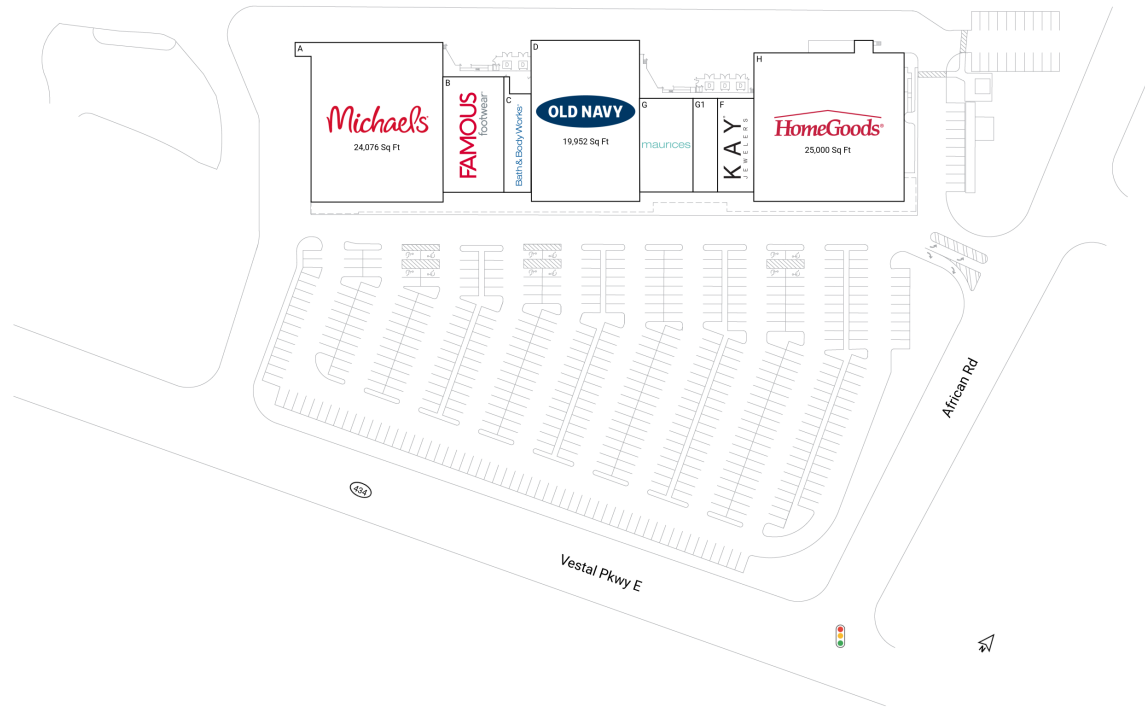

Shoppes at Vestal

2317 Vestal Parkway East | Vestal, NY 13850

Broome County Binghamton, NY 92,328 Sq Ft

42.0949, -76.0159

Current Tenants Space size listed in square feet

A	Michaels	24,076
B	Famous Footwear	8,000
C	Bath & Body Works	3,000
D	Old Navy	19,952
F	Kay Jewelers	4,000
G	maurices	5,678
G1	Gertrude Hawk Chocolates	2,622
H	HomeGoods	25,000

This site plan is for illustrative and information purposes only, showing the general layout of the shopping center; and is not a legal survey. Brixmor makes no representation or warranty that the shopping center is exactly as depicted as site conditions and tenant mix are subject to change over time.